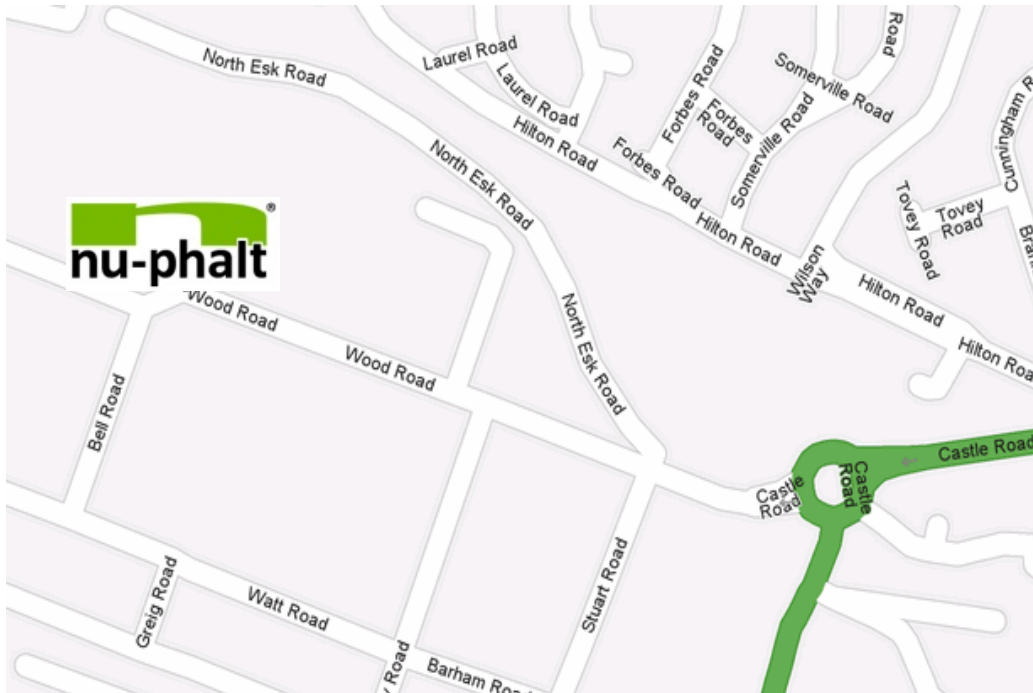

Directions to North Office - Rosyth

- Exit M8 at junction 2
- Continue onto M9
- Exit M9 at junction 1A onto slip road
- Continue onto A8000
- Continue onto A90
- Exit onto slip road (M90, junction 1)
- At roundabout, take 3rd exit onto the A985 (Kincardine Bridge)
- At roundabout take 2nd exit onto A985 (Kincardine Bridge)
- At roundabout, take 1st exit signposted Rosyth Europarc
- At roundabout, take 2nd exit signposted Rosyth Dockyard
- At roundabout take 3rd exit onto Castle Road (Rosyth Royal Dockyard)
- Continue onto Wood Road